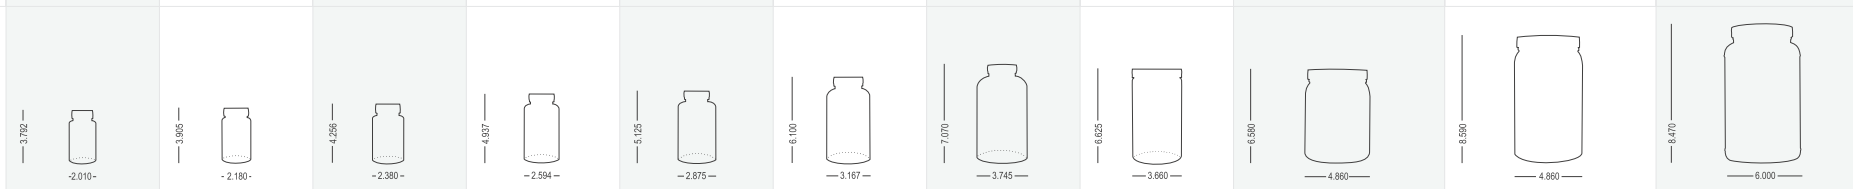

SIZE	120cc	180cc	220cc	300cc	400cc	625cc	950cc	32oz	1500cc	2000cc	3000cc
LID SIZE	38mm	45mm	45mm	45mm	45mm	53mm	53mm	89mm	110mm	110mm	110mm
WEIGHT (gm)	17.0	19.5	23.0	27.5	37.0	39.5	56.0	56.0	73.5	88.5	102.5
HEIGHT X DIAMETER	3.792 x 2.010	3.905 x 2.180	4.256 x 2.380	4.937 x 2.594	5.125 x 2.875	6.100 x 3.167	7.070 x 3.745	6.625 x 3.660	6.580 x 4.860	8.590 x 4.860	8.470 x 6.000
COLOR OPTIONS	White	White	White	White	White	White	White	White, Black	White, Black	White, Black	White
STANDARD LABEL	2.5 x 6	2.5 x 6	2.75 x 7	3 x 8	3 x 8	3.5 x 9.75	4 x 9	4 x 9	4 x 12	6 x 14.5	6 x 14.5
LAMINATE LABEL	2.5 x 6	2.5 x 6	2.75 x 7	3 x 8	3.25 x 9	3.5 x 9.75	4 x 9	5 x 11.5	4 x 12	6 x 14.5	6 x 14.5
UPGRADE PRICE	\$0.10	\$0.15	\$0.15	\$0.20	\$0.25	\$0.30	N/A	N/A	N/A	N/A	N/A

BOTTLE COLOR OPTIONS

WHITE

BLACK

LID COLOR OPTIONS

STANDARD LIDS

LID SIZE	AVAILABLE COLORS
38mm	WHITE, BLACK, BLUE, GOLD, RED
45mm	WHITE, BLACK, BLUE, GOLD, RED
53mm	WHITE, BLACK
89mm	WHITE, BLACK
110mm	WHITE, BLACK

GOLD

BLACK

STOCK PACKAGING OPTIONS

PET BOTTLES Additional cost varies per size

BOTTLE SPECS (Round Packers/Wide Mouth Jars)

SIZE	100cc	120cc	150cc	200cc	250cc	300cc	500cc	625cc	32oz	19oz
LID SIZE	38mm	38mm	38mm	38mm	45mm	45mm	45mm	45mm	89mm	89mm
WEIGHT (gm)	16.0	21.0	21.0	24.0	28.0	37.0	51.5	51.5	90.5	43.5
HEIGHT X DIAMETER	3.418 x 1.860	3.618 x 1.936	4.109 x 1.982	4.311 x 2.312	4.375 x 2.516	4.683 x 2.716	5.332 x 3.058	6.132 x 3.058	6.625 x 3.660	4.145 x 3.688
COLOR OPTIONS	Clear	White, Green Lt. Amber, Blue, Black	Clear, White Lt. Amber, Blue, Black	Clear, White, Green Lt. Amber, Blue, Black	White	Clear, White, Green Lt. Amber, Blue, Black	Clear, White, Lt. Amber, Blue	Clear	Clear	Black
STANDARD LABEL	2.25 x 5.75	2.25 x 5.75	2.75 x 6	2.75 x 7	2.75 x 7	3 x 8	3 x 8	3.5 x 9.75	4 x 9	3 x 8
LAMINATE LABEL	2.25 x 5.75	2.25 x 5.75	2.75 x 6	2.75 x 7	2.75 x 7	3 x 8	3 x 8	3.5 x 9.75	5 x 11.5	3 x 11
UPGRADE PRICE	\$0.10	\$0.10	\$0.15	\$0.15	\$0.15	\$0.20	\$0.25	\$0.30	N/A	\$0.25