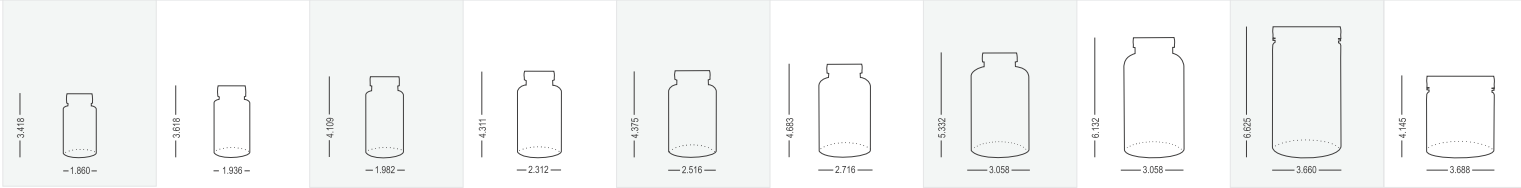

GOLD

BLACK

STOCK PACKAGING OPTIONS

PET BOTTLES Additional cost varies per size

BOTTLE SPECS (Round Packers/Wide Mouth Jars)

SIZE	100cc	120cc	150cc	200cc	250cc	300cc	500cc	625cc	32oz	19oz
LID SIZE	38mm	38mm	38mm	38mm	45mm	45mm	45mm	45mm	89mm	89mm
WEIGHT (gm)	16.0	21.0	21.0	24.0	28.0	37.0	51.5	51.5	90.5	43.5
HEIGHT X DIAMETER	3.418 x 1.860	3.618 x 1.936	4.109 x 1.982	4.311 x 2.312	4.375 x 2.516	4.683 x 2.716	5.332 x 3.058	6.132 x 3.058	6.625 x 3.660	4.145 x 3.688
COLOR OPTIONS	Clear	White, Green Lt. Amber, Blue, Black	Clear, White Lt. Amber, Blue, Black	Clear, White, Green Lt. Amber, Blue, Black	White	Clear, White, Green Lt. Amber, Blue, Black	Clear, White, Lt. Amber, Blue	Clear	Clear	Black
STANDARD LABEL	2.25 x 5.75	2.25 x 5.75	2.75 x 6	2.75 x 7	2.75 x 7	3 x 8	3 x 8	3.5 x 9.75	4 x 9	3 x 8
LAMINATE LABEL	2.25 x 5.75	2.25 x 5.75	2.75 x 6	2.75 x 7	2.75 x 7	3 x 8	3 x 8	3.5 x 9.75	5 x 11.5	3 x 11
UPGRADE PRICE	\$0.10	\$0.10	\$0.15	\$0.15	\$0.15	\$0.20	\$0.25	\$0.30	N/A	\$0.25

Please refer to lid color options listed on HDPE bottle page

STOCK PACKAGING OPTIONS

BAGS / POUCHES

BAG / POUCH SPECS

SIZE	3" x 3"	3.25" x 4.25"	200mm x 255mm	220mm x 280mm	250mm x 345mm	223mm x 445mm	6" x 9"	8" x 10"	10" x 13"
STYLE	Flat	Flat	Zipper Gusseted	Zipper Gusseted	Zipper Gusseted	Zipper Gusseted	Zipper Flat	Zipper Flat	Zipper Flat
TYPICALLY USED FOR	Single Serve Vitamins	Single Serve Powder	372gm / 420gm Powder	714gm / 844gm Powder	744gm / 840gm Powder	80oz / 2270gm Powder	Vitamin Packs	Vitamin Packs	Vitamin Packs
COLOR OPTIONS	Clear	Silver	White Glossy	White Glossy	White Glossy	White Glossy	Clear	Clear	Clear
STANDARD LABEL	N/A	3" x 4"	6" x 7"	7.25" x 8.5"	7.25" x 8.5"	7.25" x 10.25"	5" x 14.5" (card)	7" x 9"	7" x 9"
LAMINATE LABEL	N/A	3" x 4"	6" x 7"	7.25" x 8.5"	7.25" x 8.5"	7.25" x 10.25"	5" x 8"	7" x 9"	7" x 9"
UPGRADE PRICE	N/A	N/A	N/A	N/A	N/A	N/A	N/A	N/A	N/A